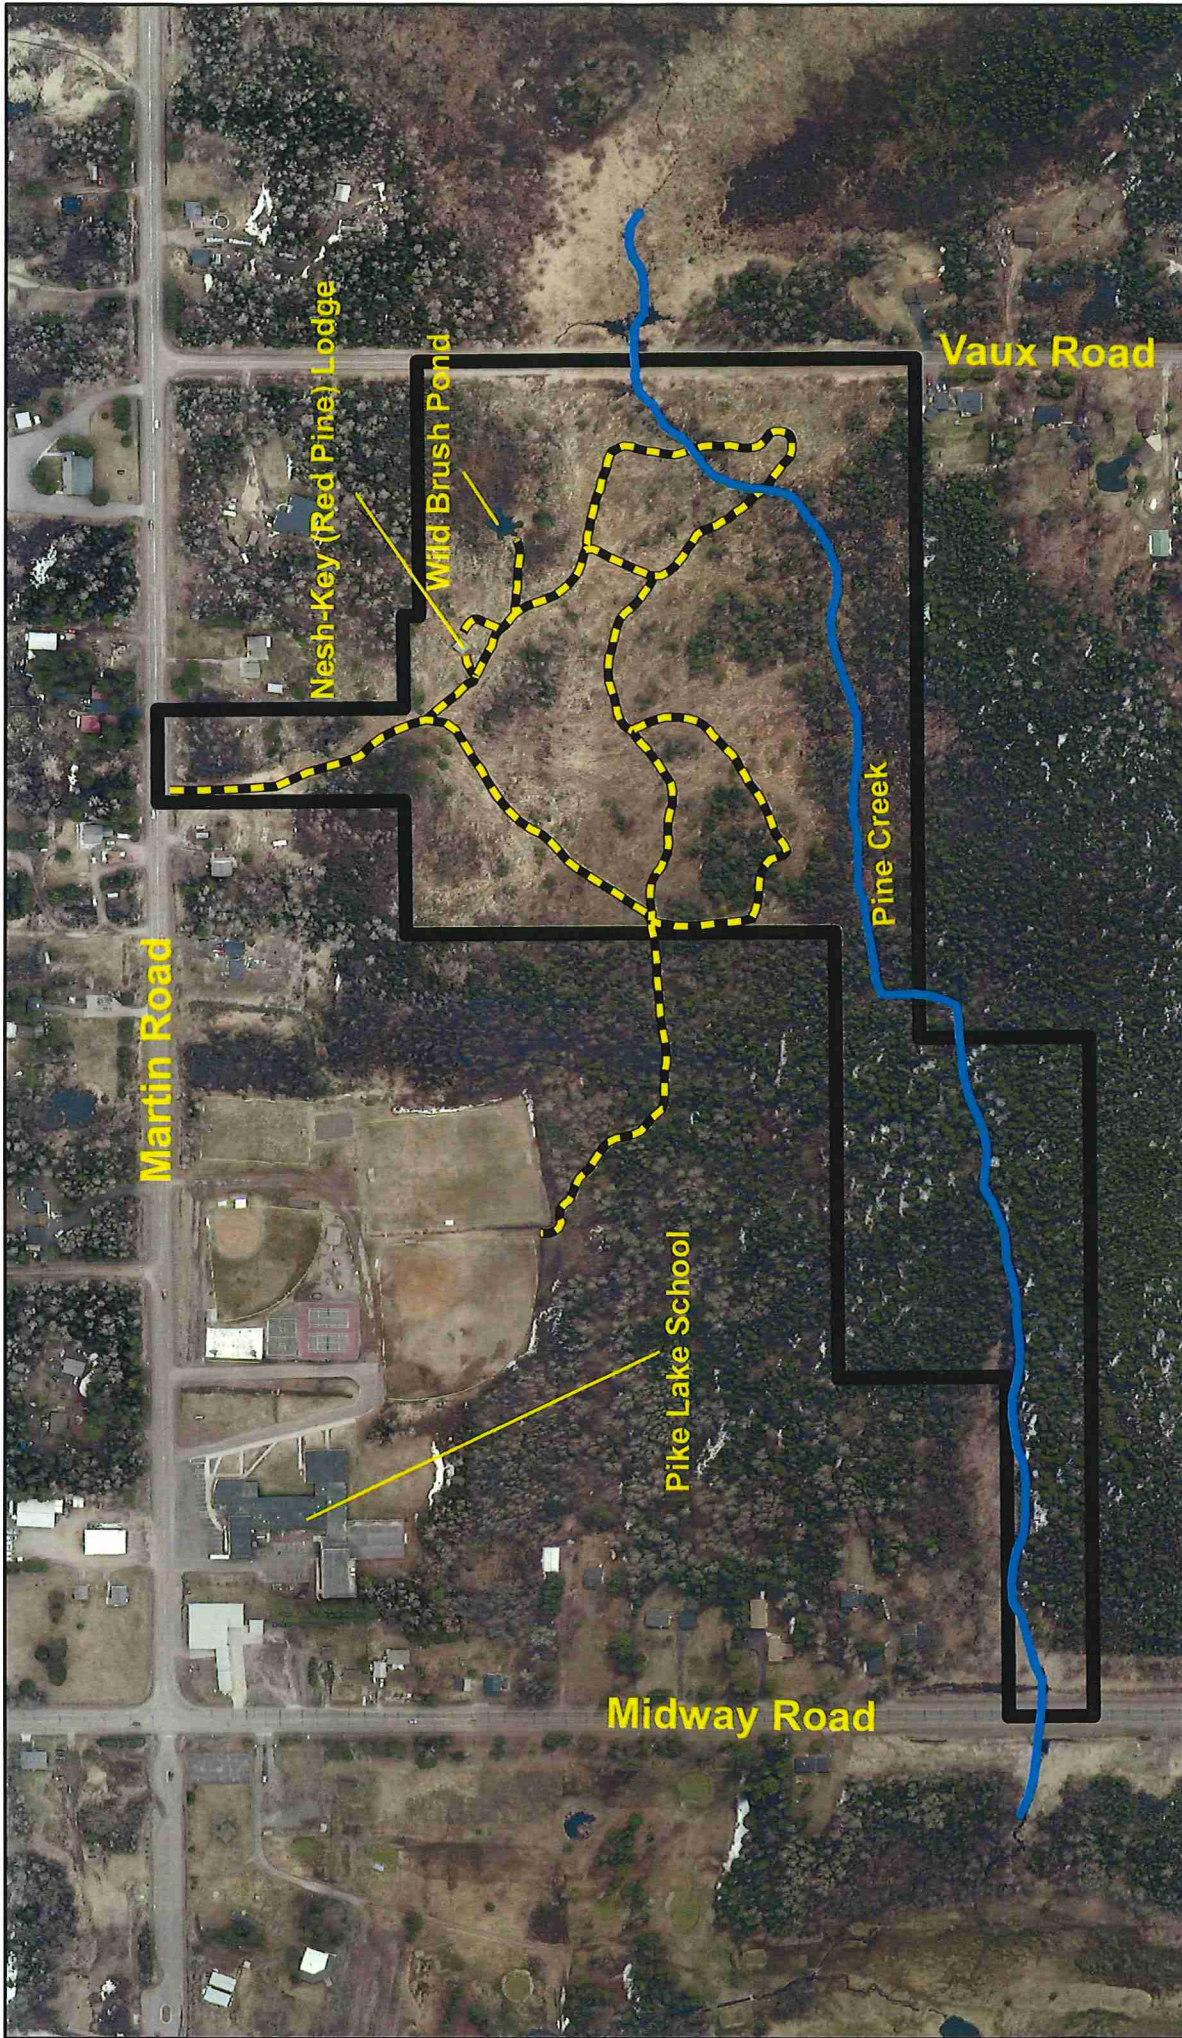

Pike Lake School Forest

1 inch = 375 feet

Legend

-  Pike Lake School Forest Property (38.3 ac)
- Creeks
-  Trails

You are here: